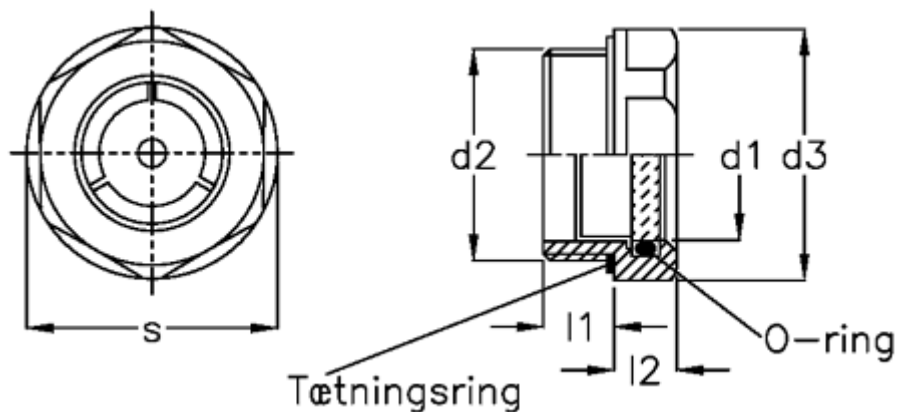

Data Sheet

Article number: 2074324G1AS

Description: E+G Oil level sight glass GN 743-24-G1-AS

Measures

d1	= 24
d2	= G1
d3	= 40
l1	= 11
l2	= 8.5
Max pressure	= -
Max vacuum mbar	= -
s	= 36